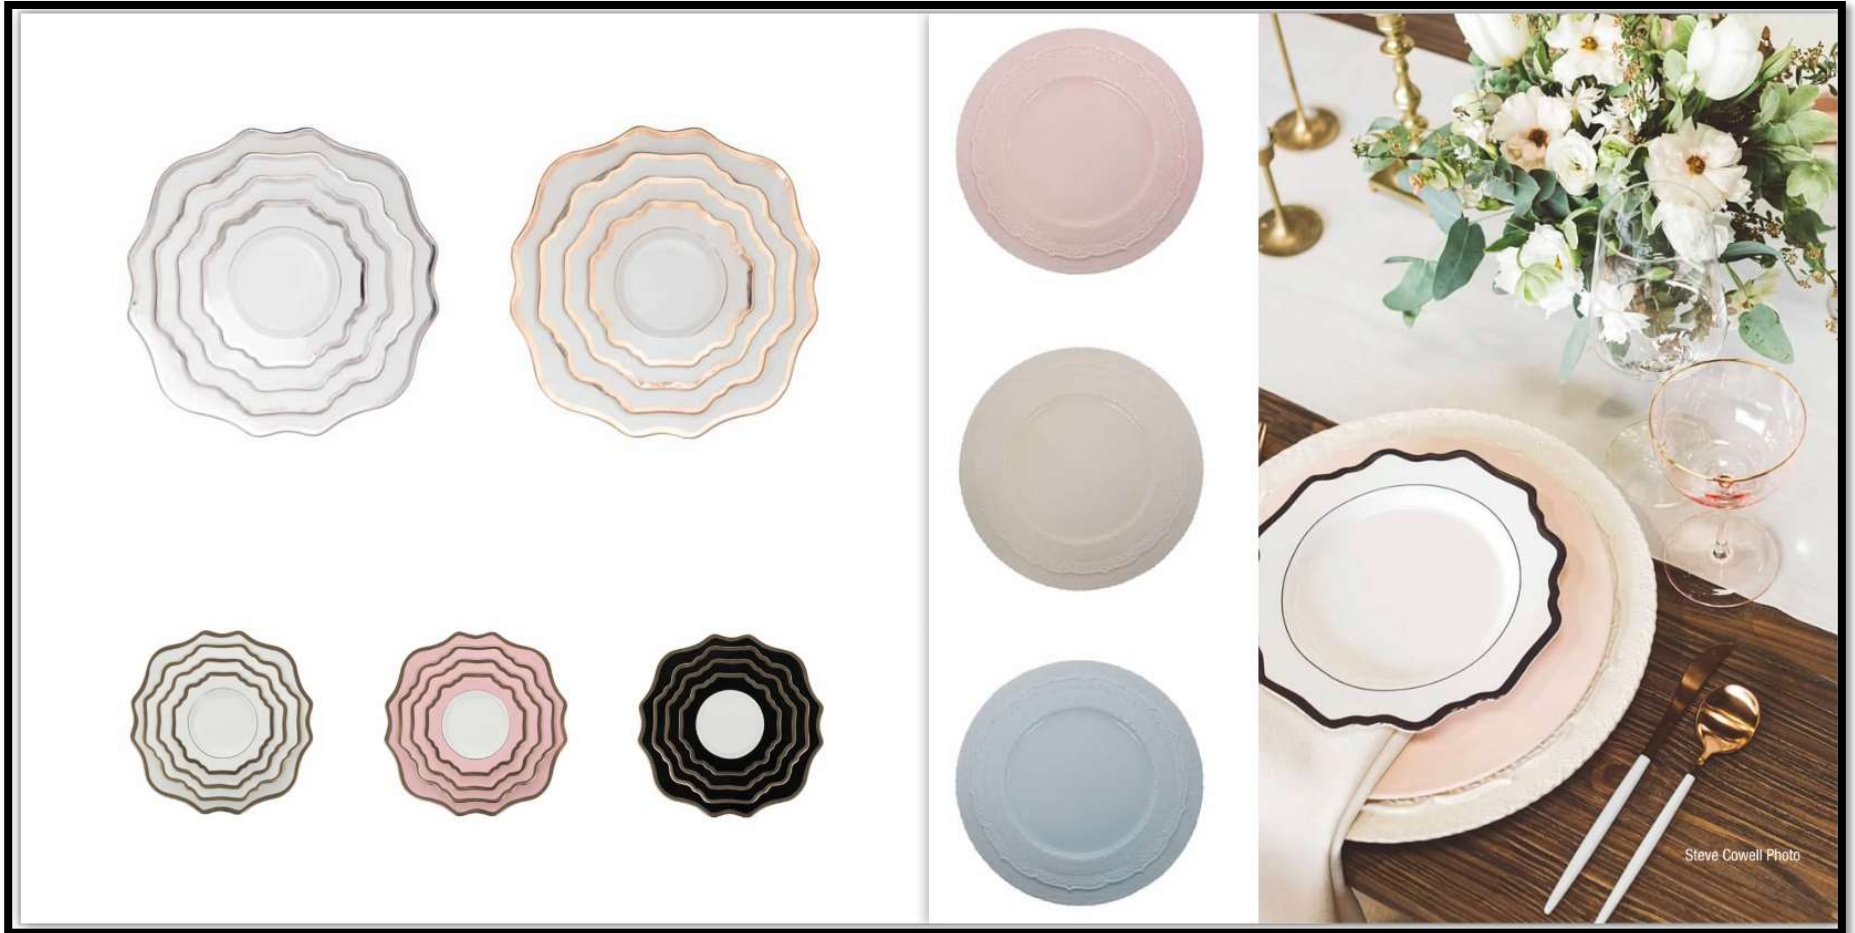

SIGNATURE

Elevated Event Rentals